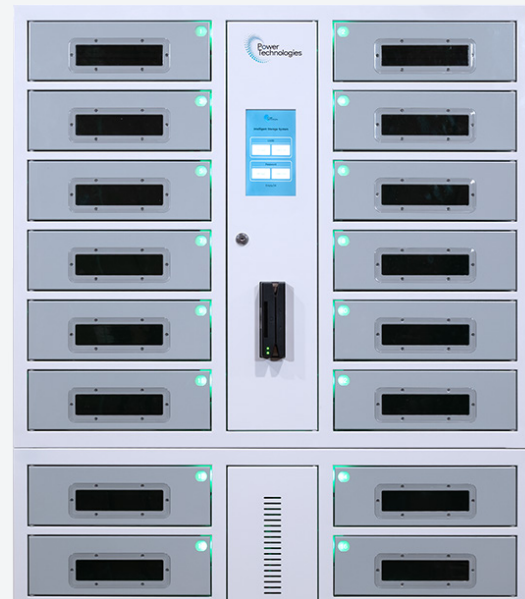

# SC-LOCKER-24™

Designed to charge, store and secure up to 24 devices plus accessories.

## 24 Bay Secure Charging Locker

24 Devices

2 USB + 2 Outlets

Secure

Contactless Access to Devices

## Hands-Free Deployment

Just assign an RFID card to a specific locker bay and insert a device. No physical hand-off needed.

- Hands-Free Deployment Solution
- Easy to Use, Intuitive Menu
- Central Locking System with access using RFID Cards, Magnetic Swipe or Touch Screen Display
- 8th Gen iPad Compatible
- Large Bays fit Devices and Accessories
- 2 USB Charging Ports and 2 Outlets in each Bay
- See Through Panels on each Locker Bay Door
- Remote Admin Capable
- Full Metal Construction
- Lifetime Frame Warranty

### DIMENSIONS

Height: 68.5" (173.99 cm)  
Width: 35.5" (90.17 cm)  
Depth: 18.5" (46.99 cm)