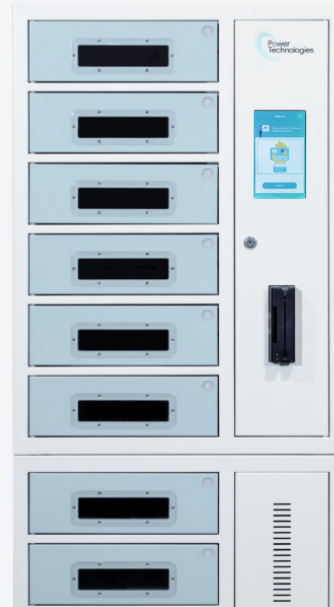

SC-LOCKER-12™

Designed to charge, store and secure up to 12 devices plus accessories.

12 Bay Secure Charging Locker

12 Devices

2 USB + 2 Outlets

Secure

Contactless Access to Devices

Hands-Free Deployment

Just assign an RFID card to a specific locker bay and insert a device. No physical hand-off needed.

- Easy to Use, Intuitive Menus
- Central Locking System with access using RFID Cards, Magnetic Swipe or Touch Screen Display
- Large Bays Fit Devices and Accessories
- 2 USB Charging Ports and 2 Outlets in Each Bay
- 8th Gen iPad Compatible
- Compact Design to Fit Any Classroom
- See Through Panels on Each Locker Bay Door
- Remote Admin Capable
- Full Metal Construction
- Lifetime Frame Warranty

DIMENSIONS

Height: 68.5" (173.99 cm)
Width: 21.75" (55.25 cm)
Depth: 18.5" (46.99 cm)

WEIGHT

Product Weight: 164 lbs. (74.38 kg)
Shipping Weight: 201 lbs. (91.15 kg)

LOCKER CAPACITY

Locker Bay Height: 4.25" (10.8 cm)
Locker Bay Width: 11.125" (28.26 cm)
Locker Bay Depth: 17.5" (44.45 cm)