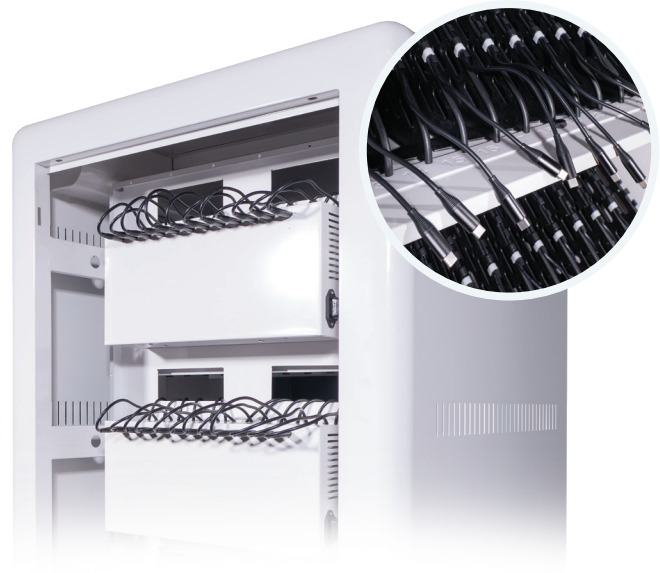

USB HUB CHARGING CART

AC-PLUS-T-H65™

Designed to charge, store and transport up to 36 Chromebooks, laptops or tablets up to 14 inches.

Pre-Wired 36 Bay Secure Intelli-Sense Smart Charging Cart

36 Devices

**Intelli-Sense
Smart Charging**

Pre-Wired

Secure

DEPLOYMENT MADE EASY

Our pre-wired series carts come with cables pre-installed & feature 65 watt USB-C power hubs with Intelli-Sense smart charging system. Intelli-Sense system automatically detects which devices have the lowest charge and starts charging them in the quickest, most efficient method. Just add your devices & go!

- Pre-Wired for 36 Devices
- UL Certification 60950-1
- 65watt USB-C, PD 3.0 Serviceable Power Hubs Full Metal Construction
- Rounded Edges for a Safer Classroom Environment 8th Gen iPad Compatible
- 3-point Locking Door w/ Padlock Loop
- Removable Device Dividers
- Integrated Cable Management w/ Cable Clips
- 4" Swivel / Directional / Lock Casters
- Ships Fully Assembled
- Lifetime Frame Warranty